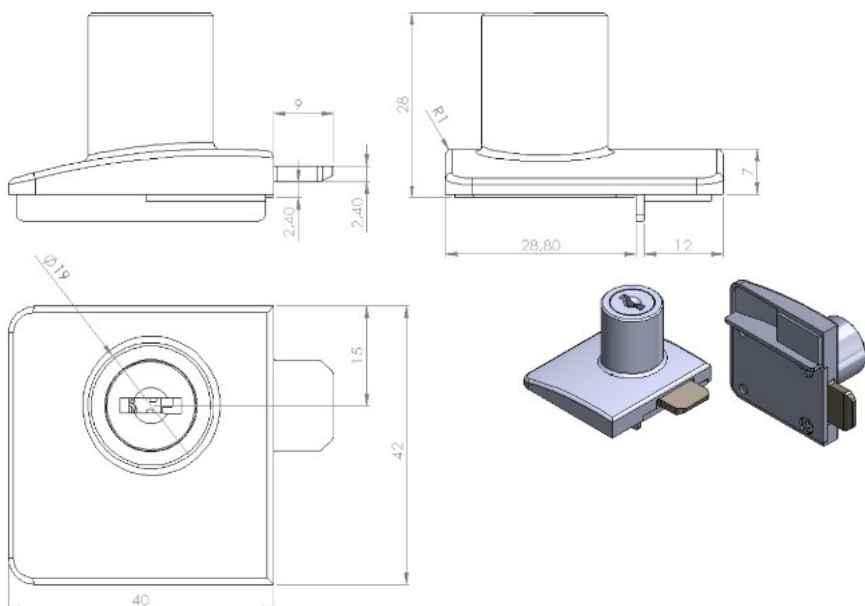

## Description:

Glass Door Lock "Square-U-See",F/Double Doors, CPL, W/SISO Oval Metal Key, 400 KD

## Item number:

14.09.630-0

Units	Box	Carton	HS Code	Barcode
Pcs.	12	180	8301300000	
				5704866464000